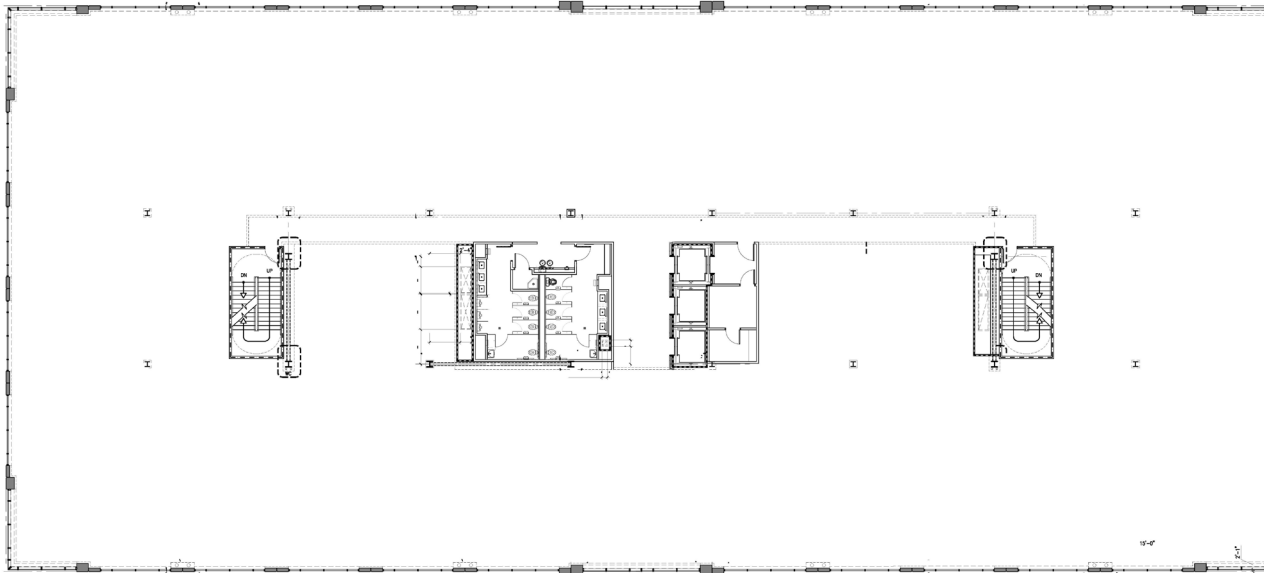

Third floor

30,116 r.s.f.

Park Place at Nocatee
100 Palmetto Park Place
Ponte Vedra, FL 32081

Preston Phillips
+1 904 559 3916
preston.phillips@am.jll.com

Jesse Shimp
+1 904 559 3910
jesse.shimp@am.jll.com